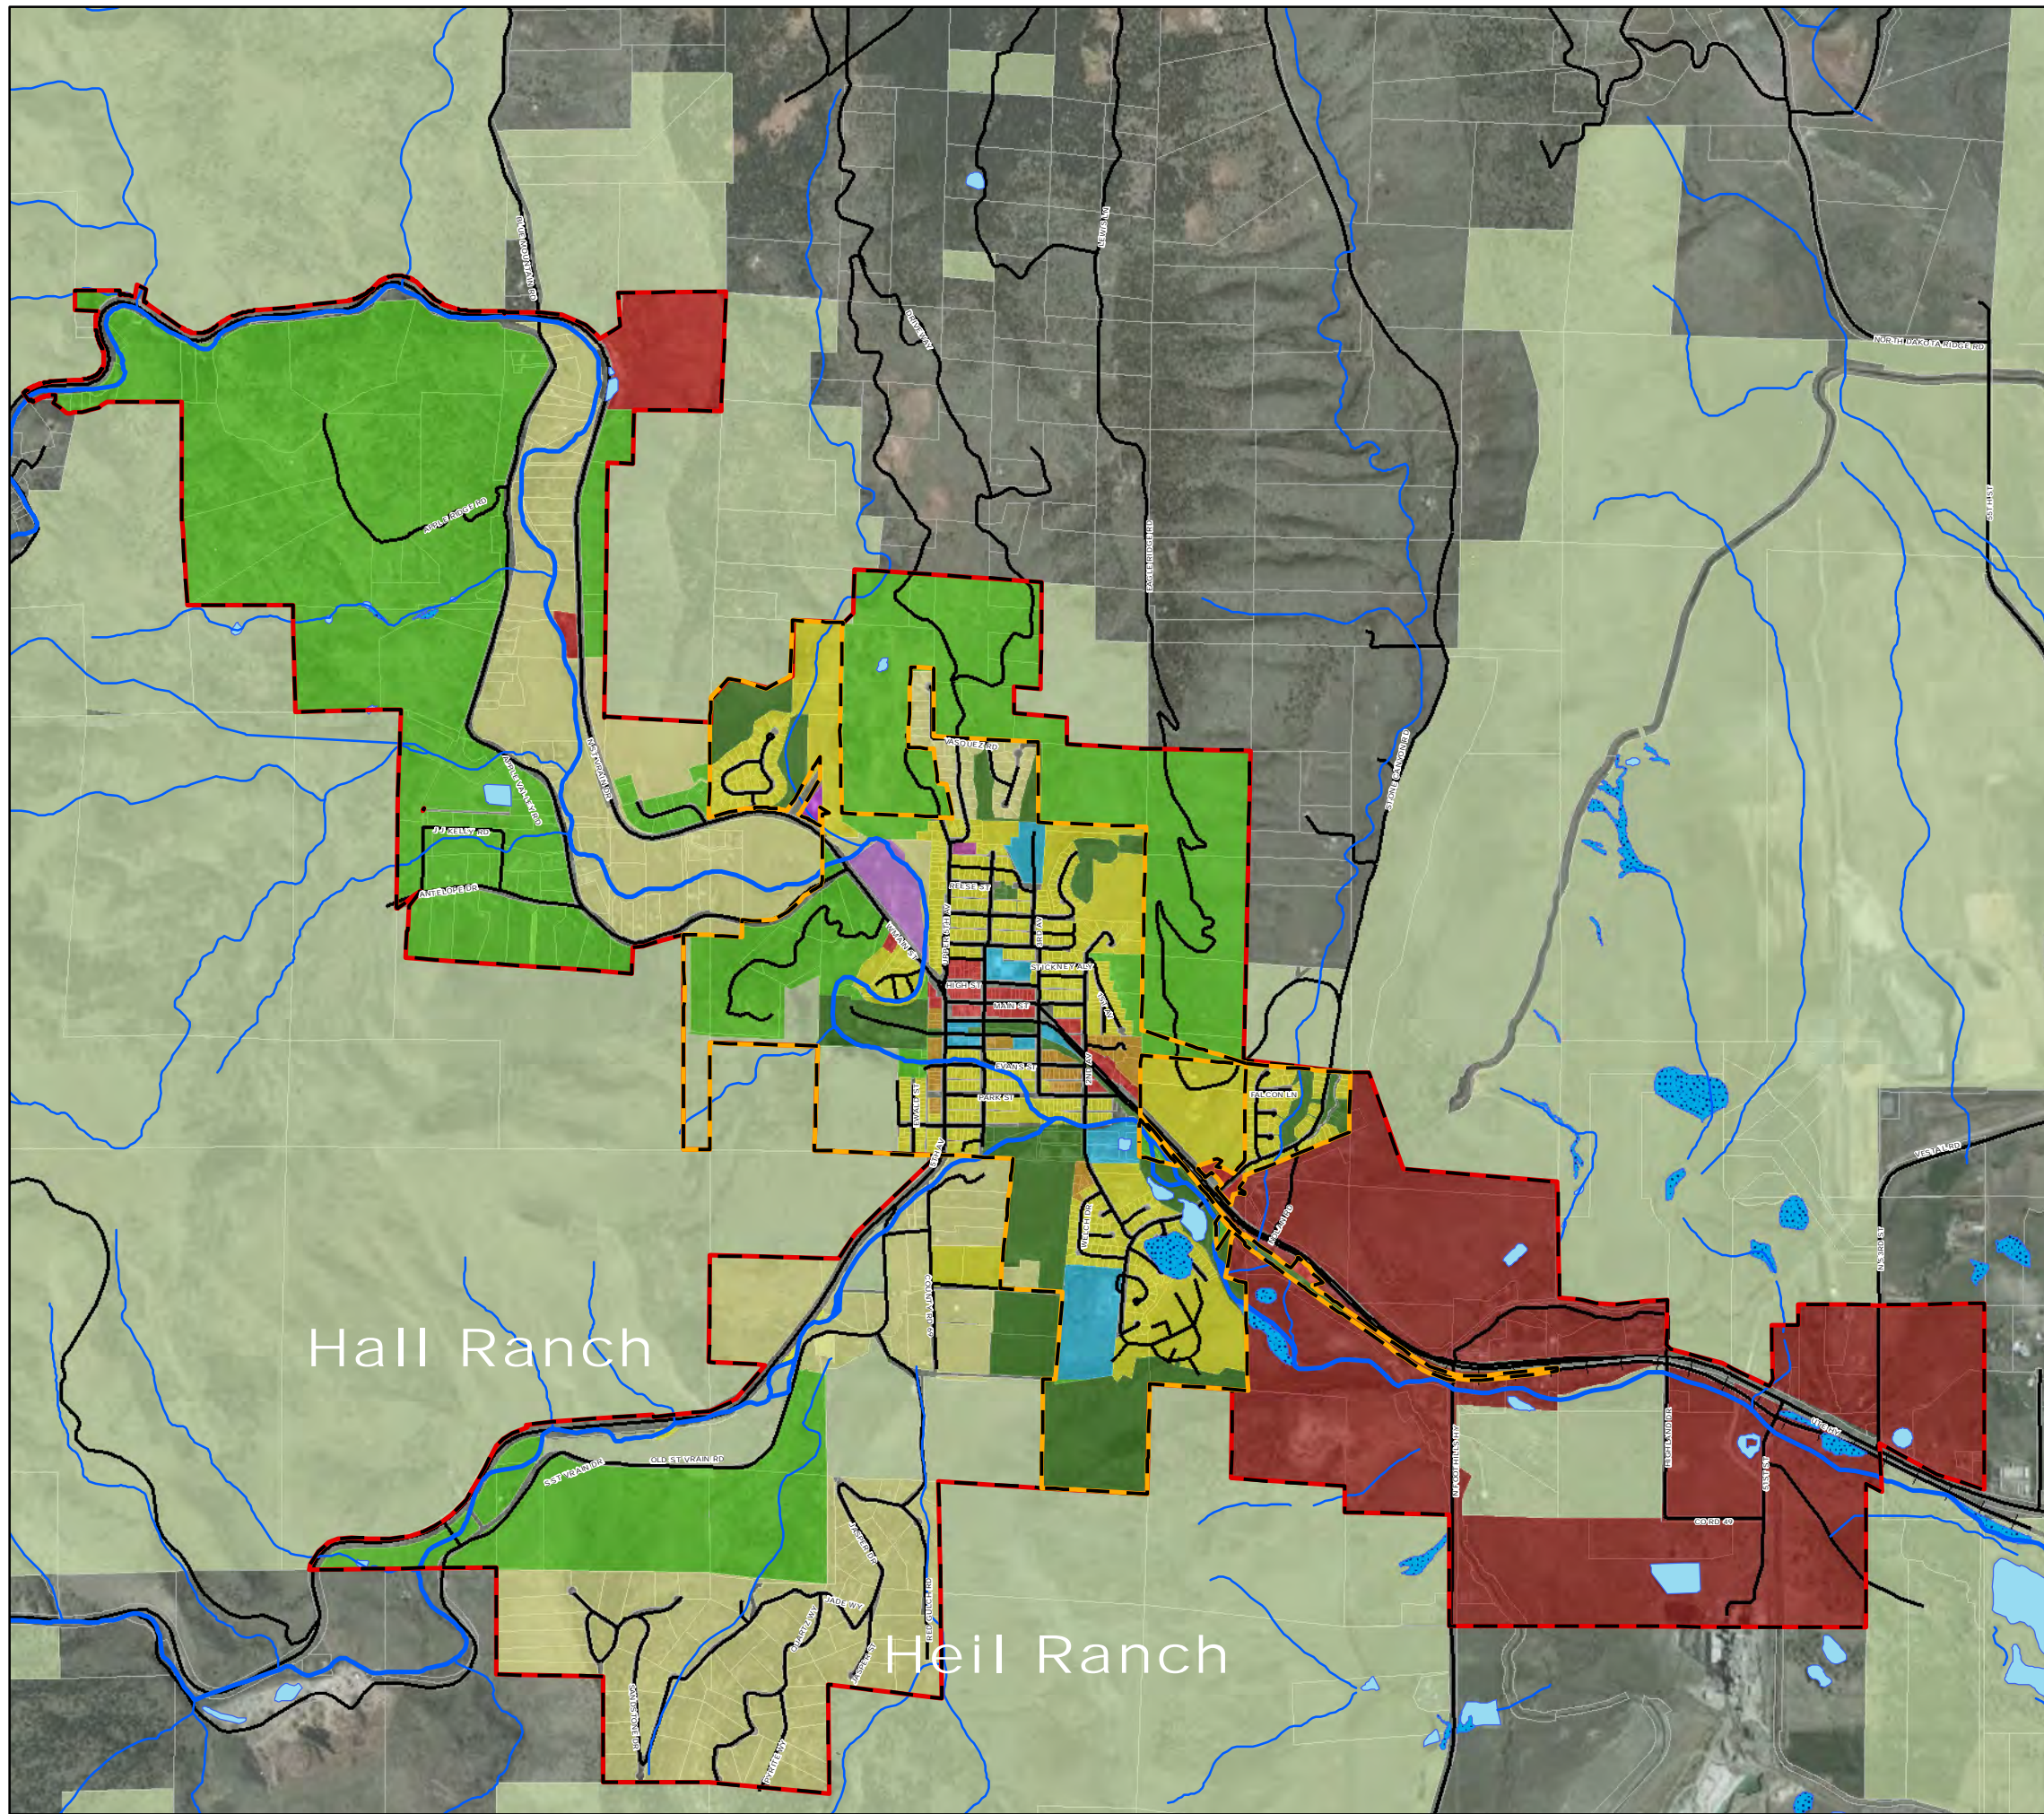

2010 Lyons Planning Area Map

Legend

-  Town Boundary
-  Lyons Planning Area (Future)
- Land Use**
-  Agriculture
-  Park
-  Boulder County Open Space
-  Municipal Facilities
-  Estate Residential
-  Low Density Residential
-  Medium Density Residential
-  Commercial
-  Employment Area
-  Commercial Entertainment
-  Light Industrial
-  General Industrial

Note: Land uses are defined in Appendix A

Source: Town of Lyons, Boulder County

0 1,000 2,000 4,000 Feet

PLACEMATTERS