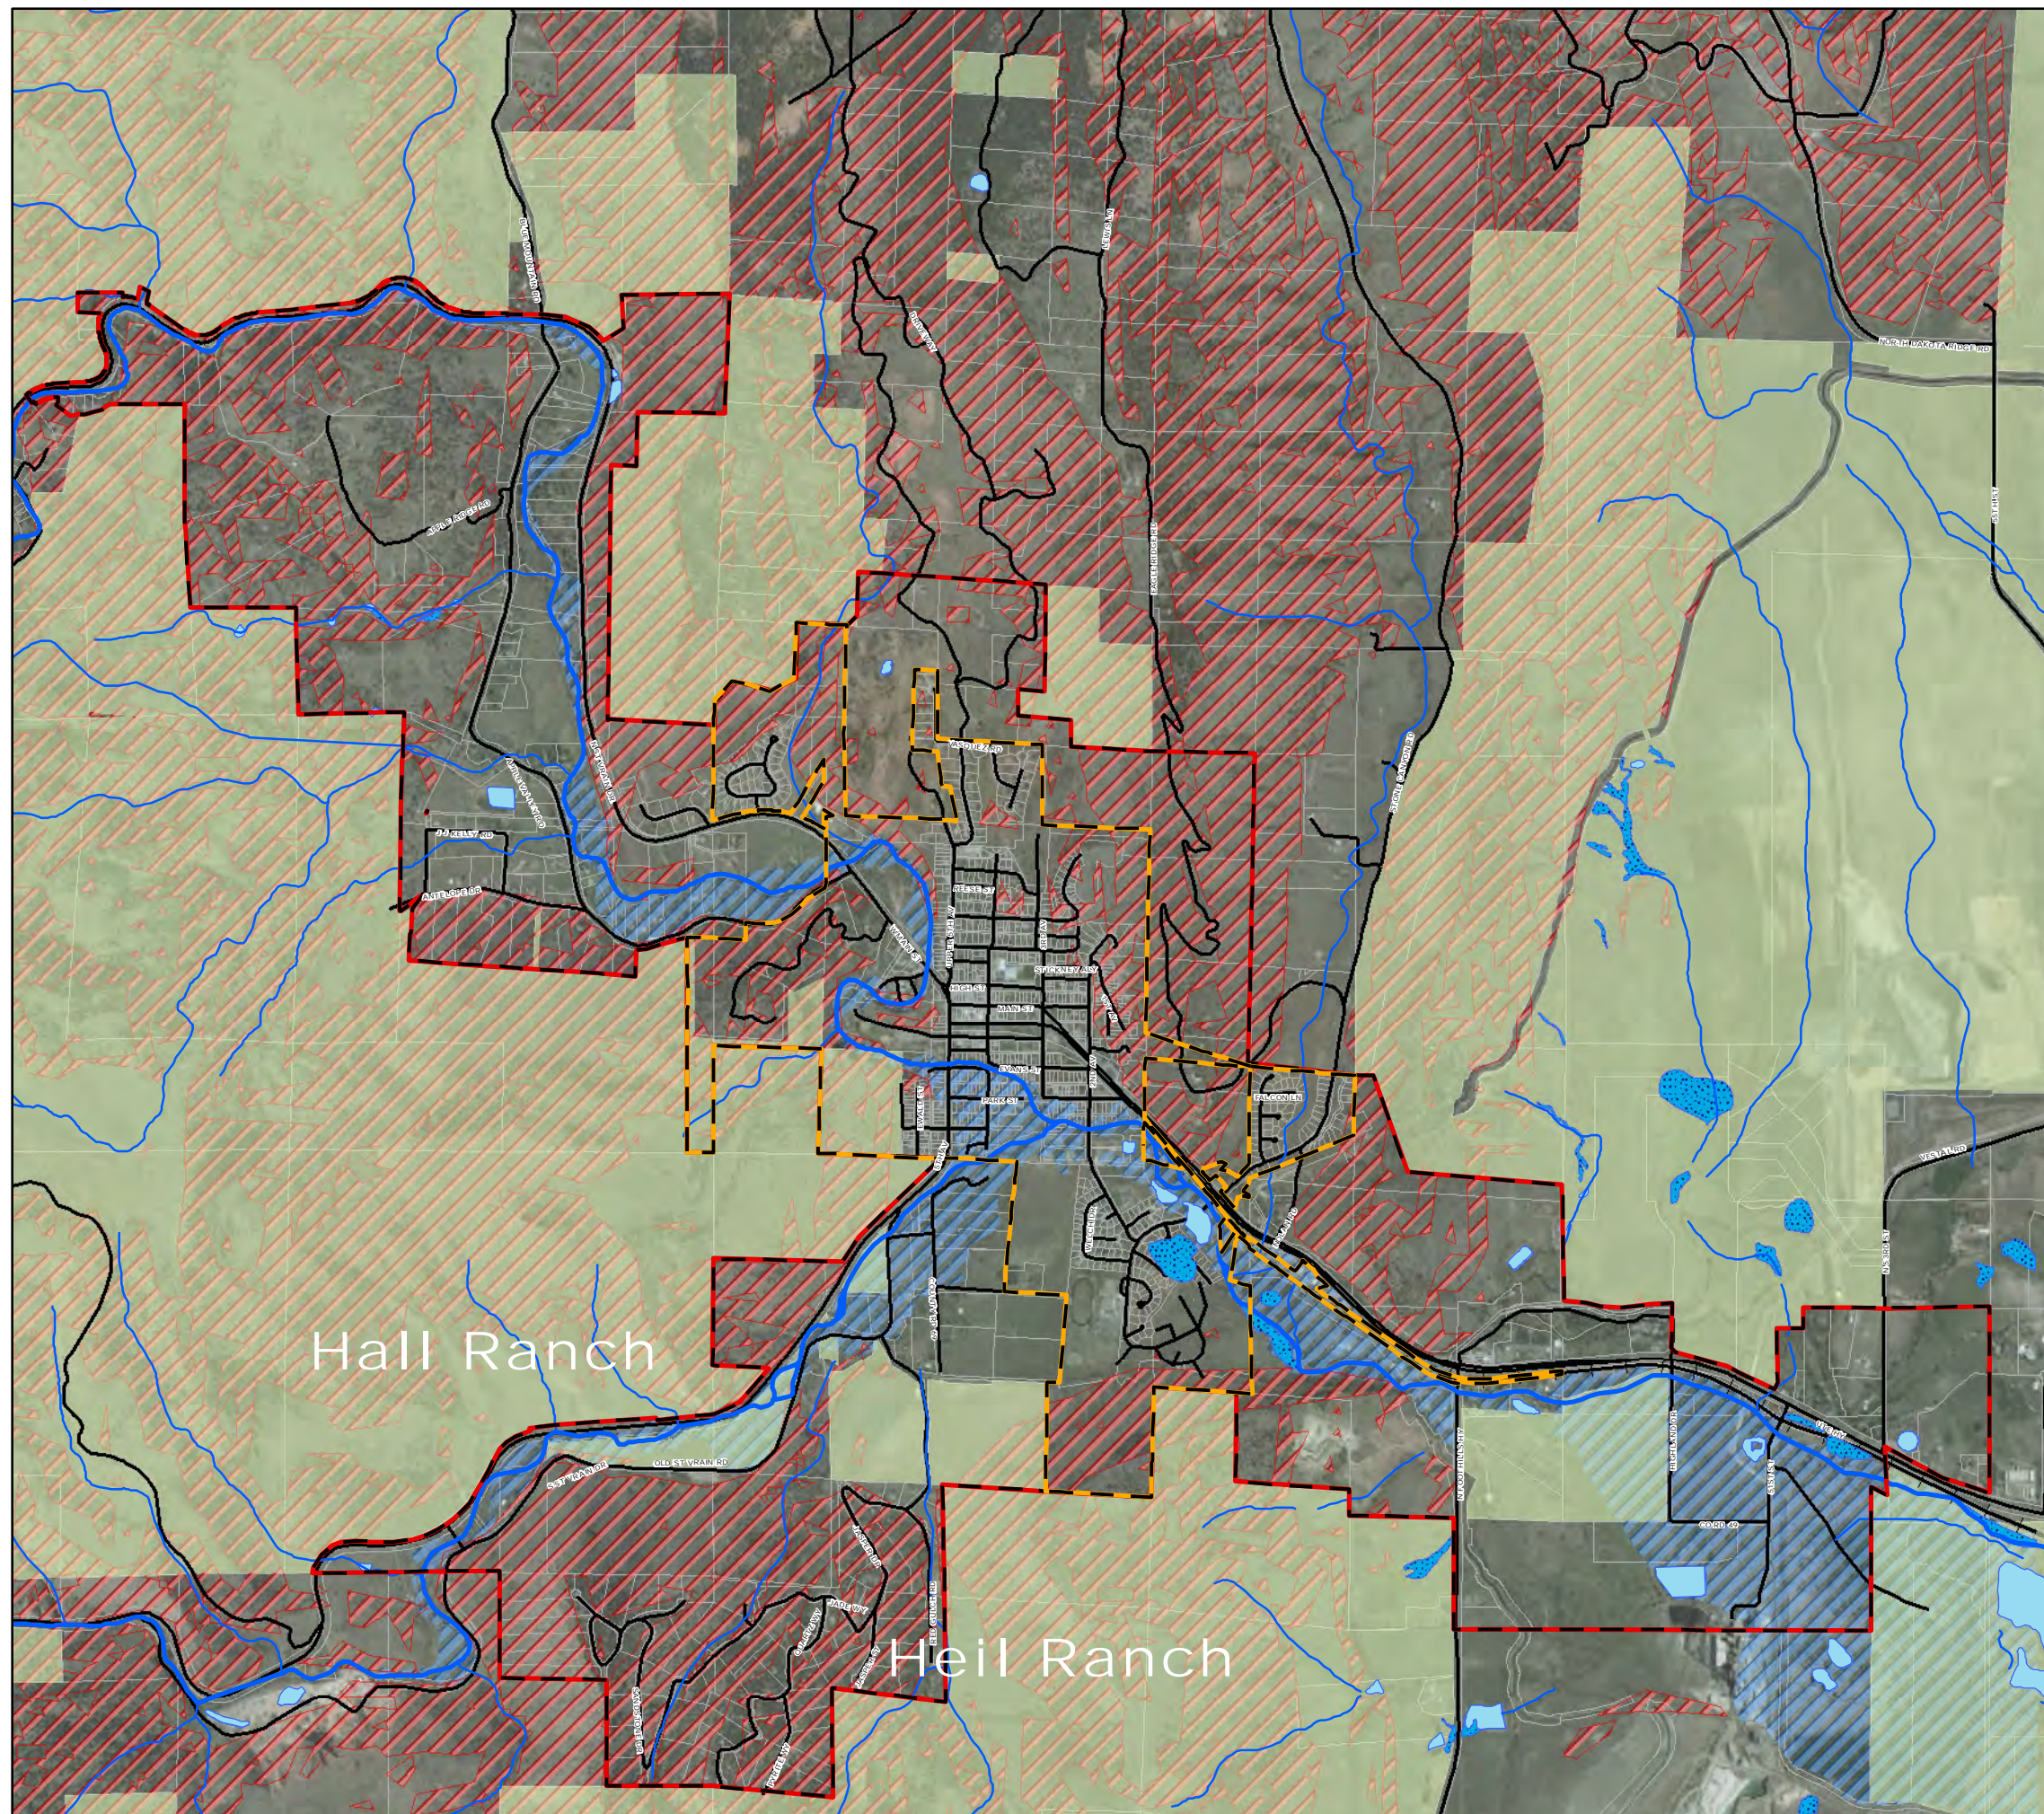

2010 Lyons Environmental Map

Legend

- Town Boundary
- Lyons Planning Area (Future)
- Steep Slopes
- FEMA 100-year floodplain

Note: Land uses are defined in Appendix A

Source: Town of Lyons, Boulder County

0 1,000 2,000 4,000
Feet

PLACEMATTERS