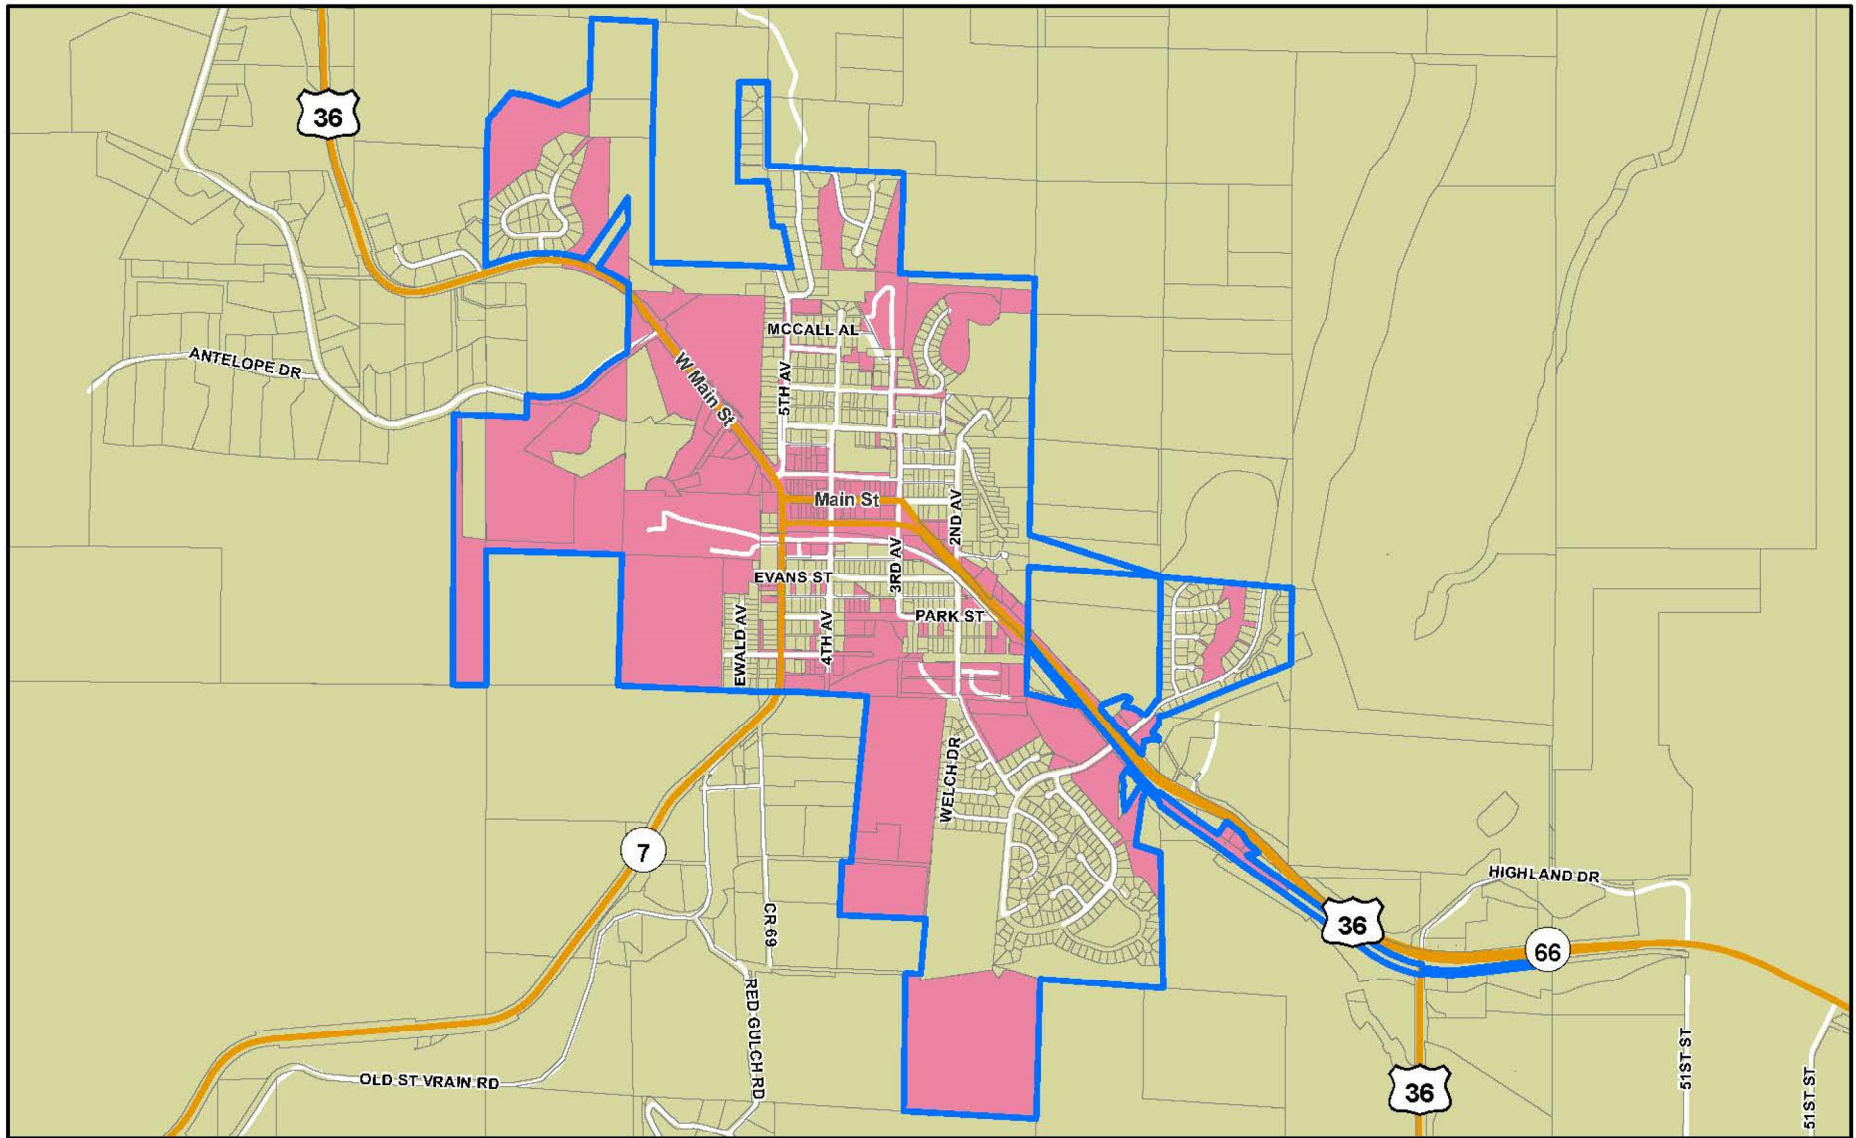

LYONS, COLORADO Plan Area Boundary

0 0.25 0.5 Miles

Lyons Municipal Boundary
Plan Area Boundary