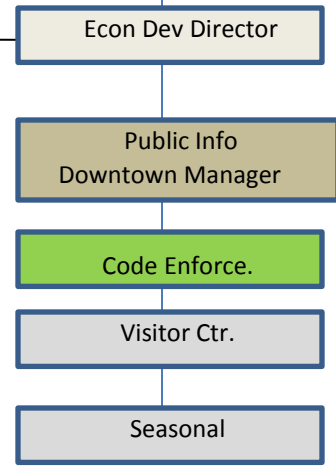

This Town organizational chart depicts only the positions working directly on grants

Town of Lyons Residents

Grant management also include Department Directors & Project Manager

These employees and contractors report individually to Town Admin