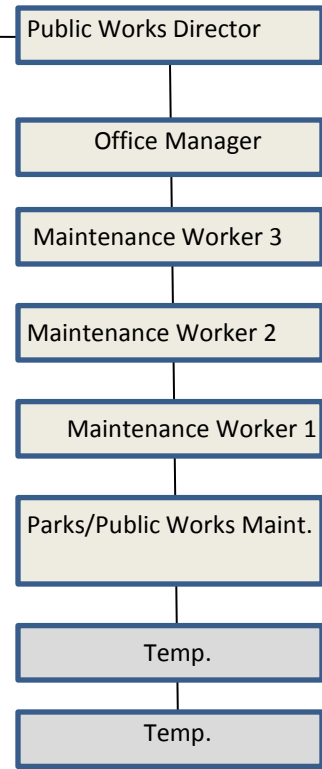

This Town organizational chart depicts only the positions working directly on grants

Town of Lyons Residents

Grant management also include Department Directors & Project Manager

These employees and contractors report individually to Town Admin