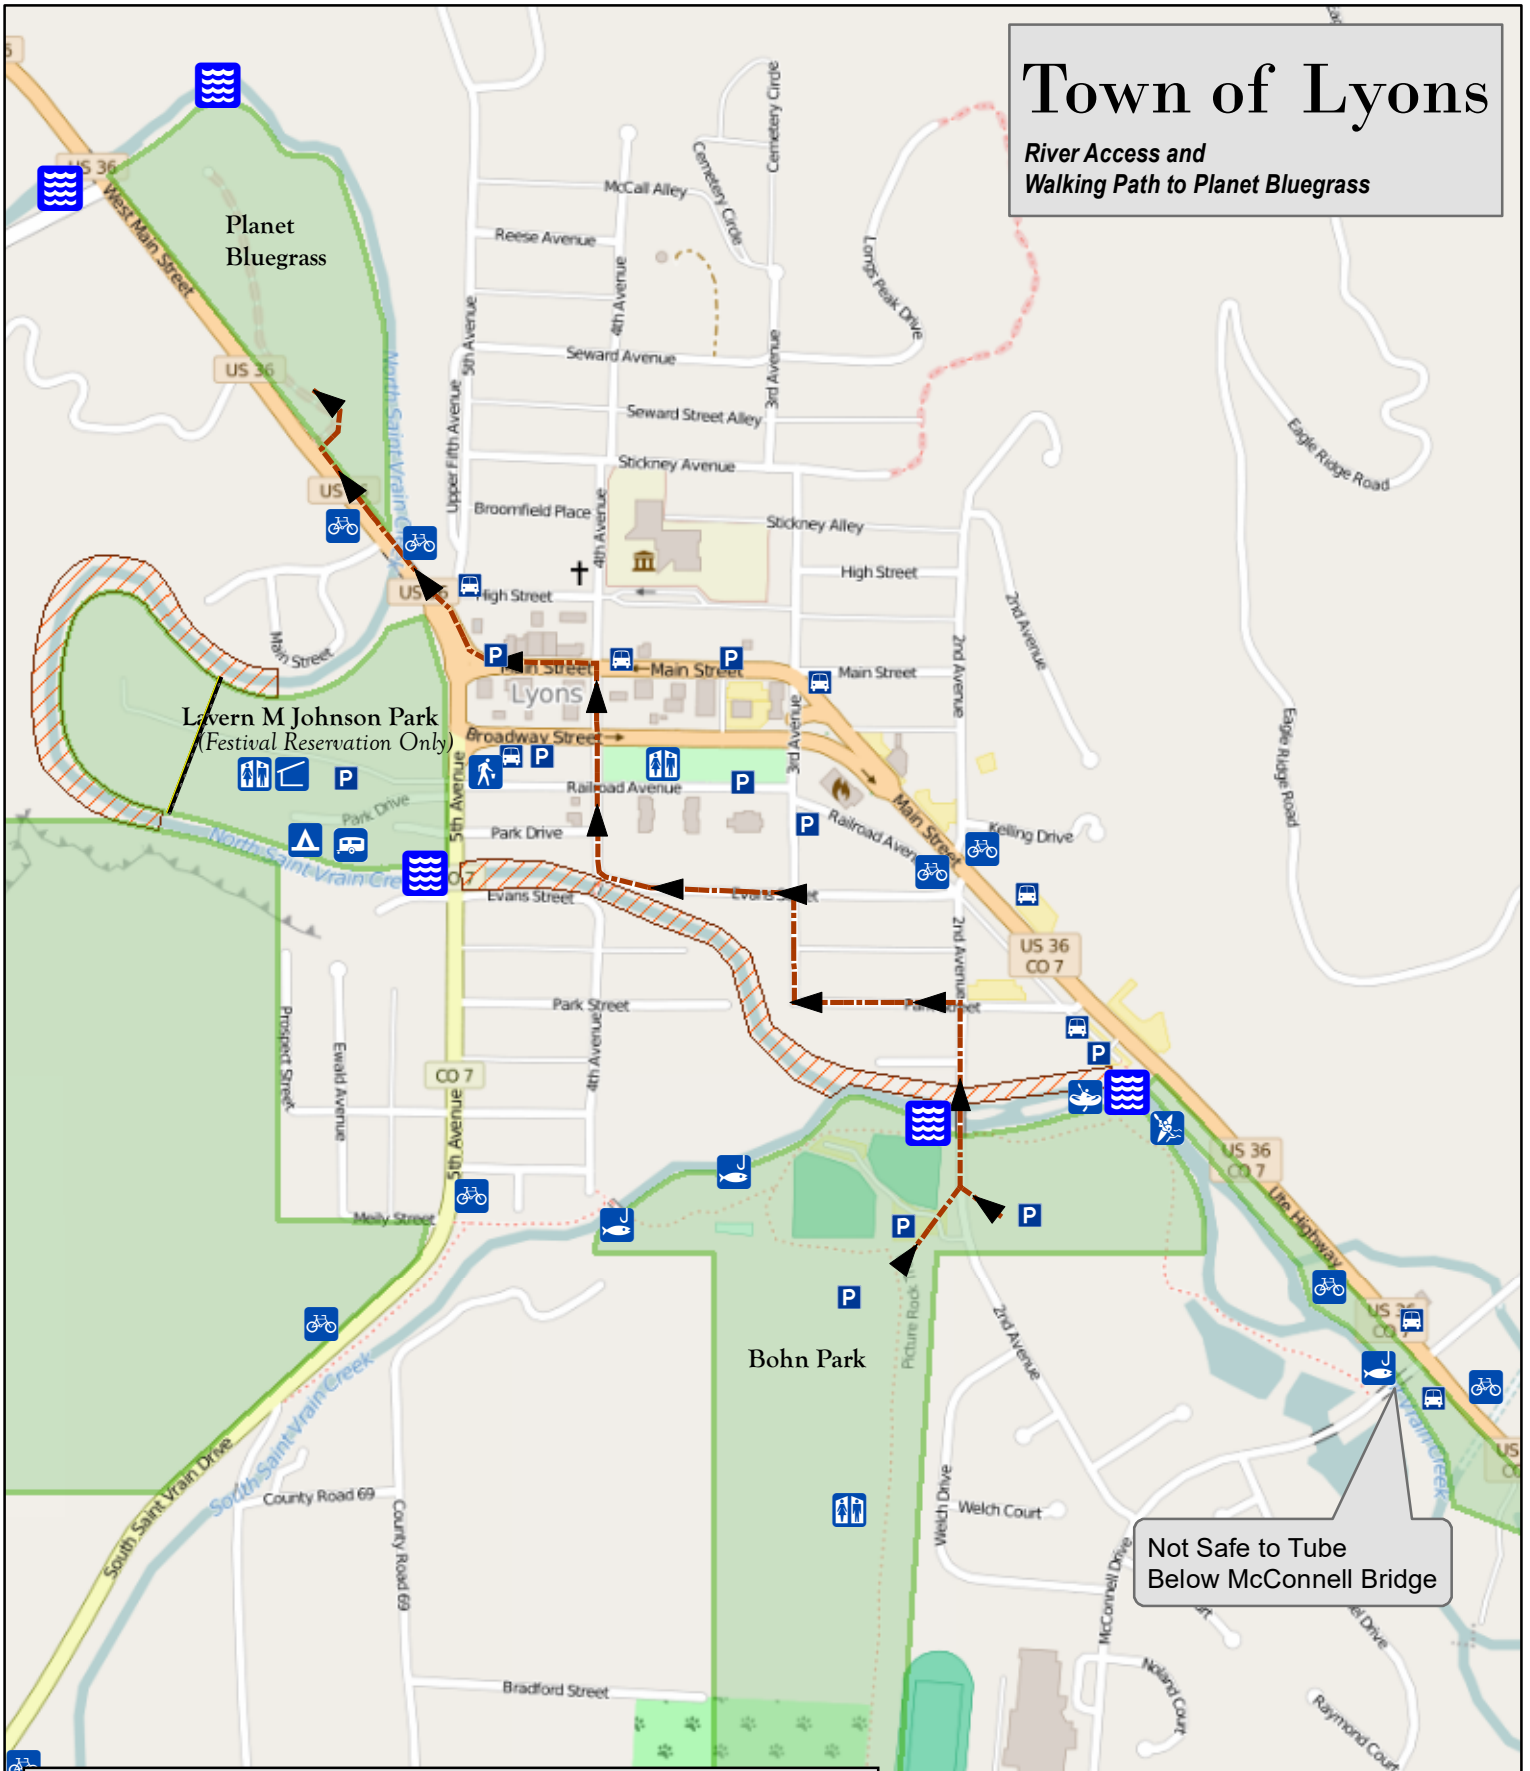

Town of Lyons

River Access and
Walking Path to Planet Bluegrass

Not Safe to Tube
Below McConnell Bridge

Legend